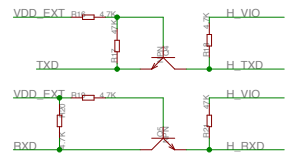

Connectors

LEVEL CONVERTING

SIMCARD HOLDER

MICROPHONE

RTC BATTERY

POWER SWITCH

POWER SUPPLY

INDICATOR

ANTENNA

MICROUSB INTERFACE